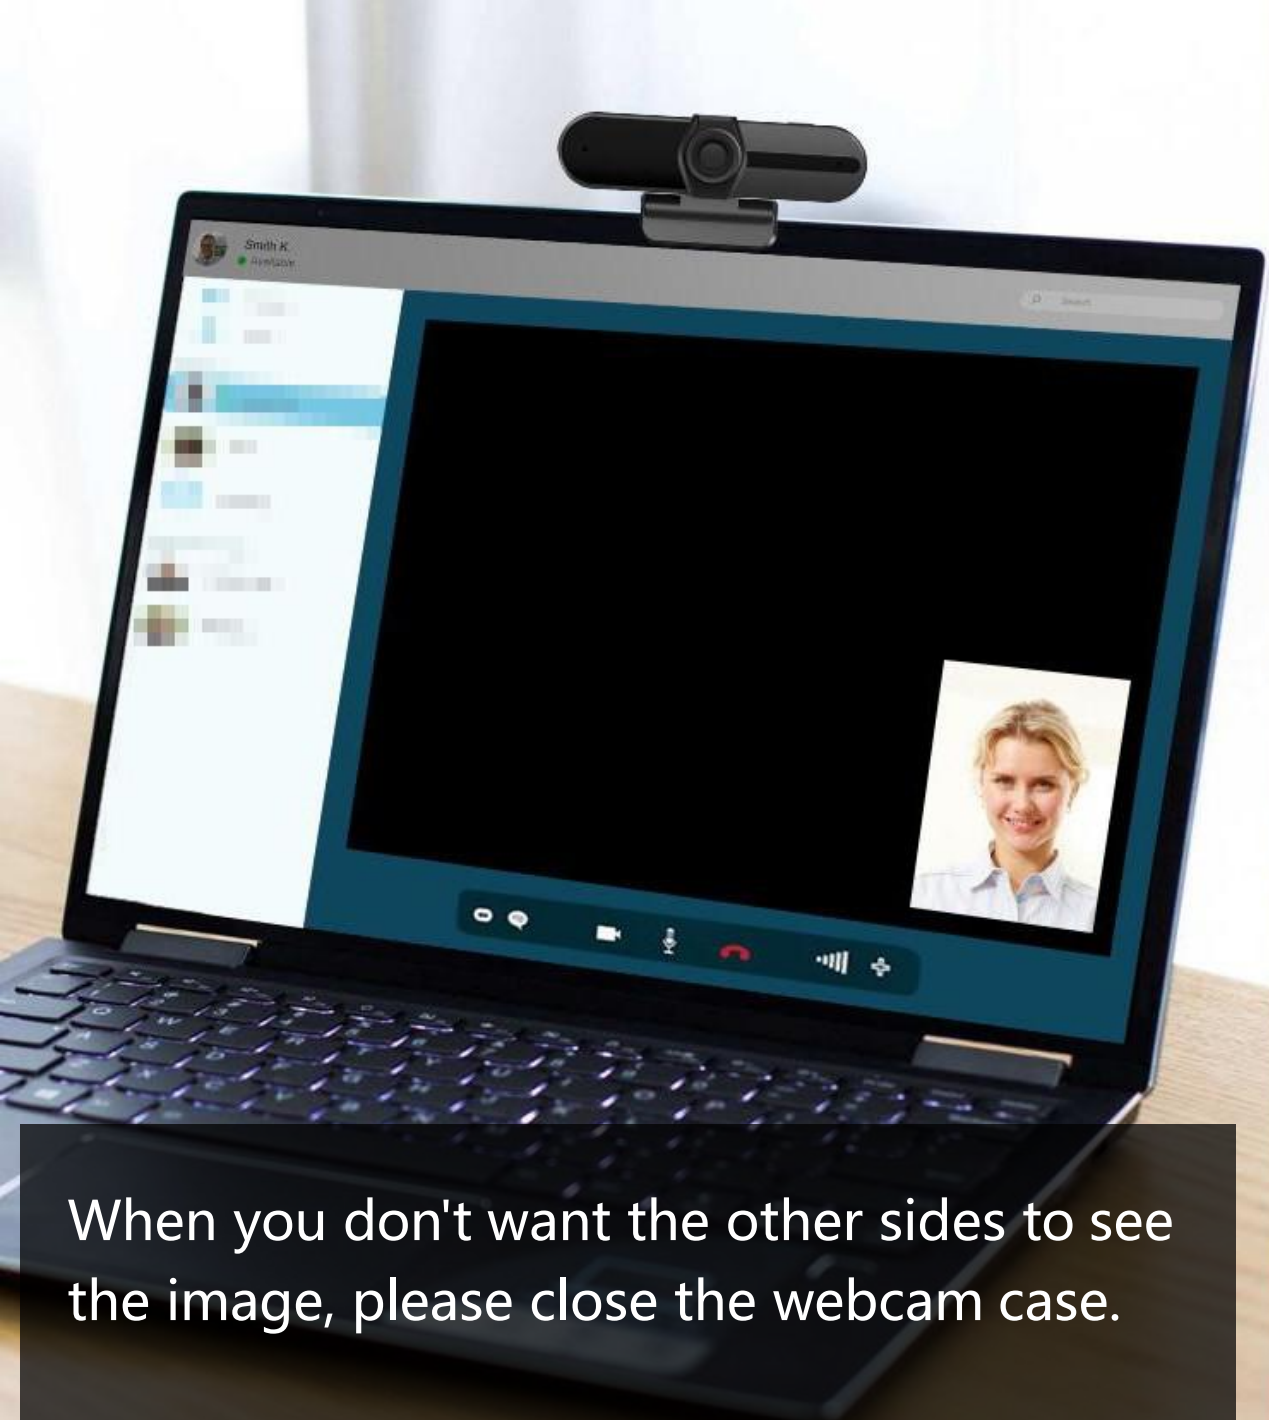

WEBCAM **WML2A**

Built for video conferencing

Full HD 1080P High-definition 1080p webcam with 1/2.7" CMOS sensor. Deliver the clear and smooth video calls.

Whether in low light or bright sunlight, the W2A's WDR function automatically corrects images, and highlights important objects.

The pickup distance is around 6m. W2A Webcam is able to capture more realistic sound from every angle, so that your voice comes through sounding natural and clear.

With 90° field of view, distortion-free.
The screen can accommodate 3 to 4 people,
ideal for the conference meeting for one
person or less than 4 people.

System auto-recognition, equipped with high-speed USB 2.0 interface, plug and play, quick and easy, fast transmission of video data.

When you don't want the other sides to see the image, please close the webcam case.

Live video

Business

Remote education

Game

Record video

**With a tripod
(Free accessories)**

On the table

Stand on laptop