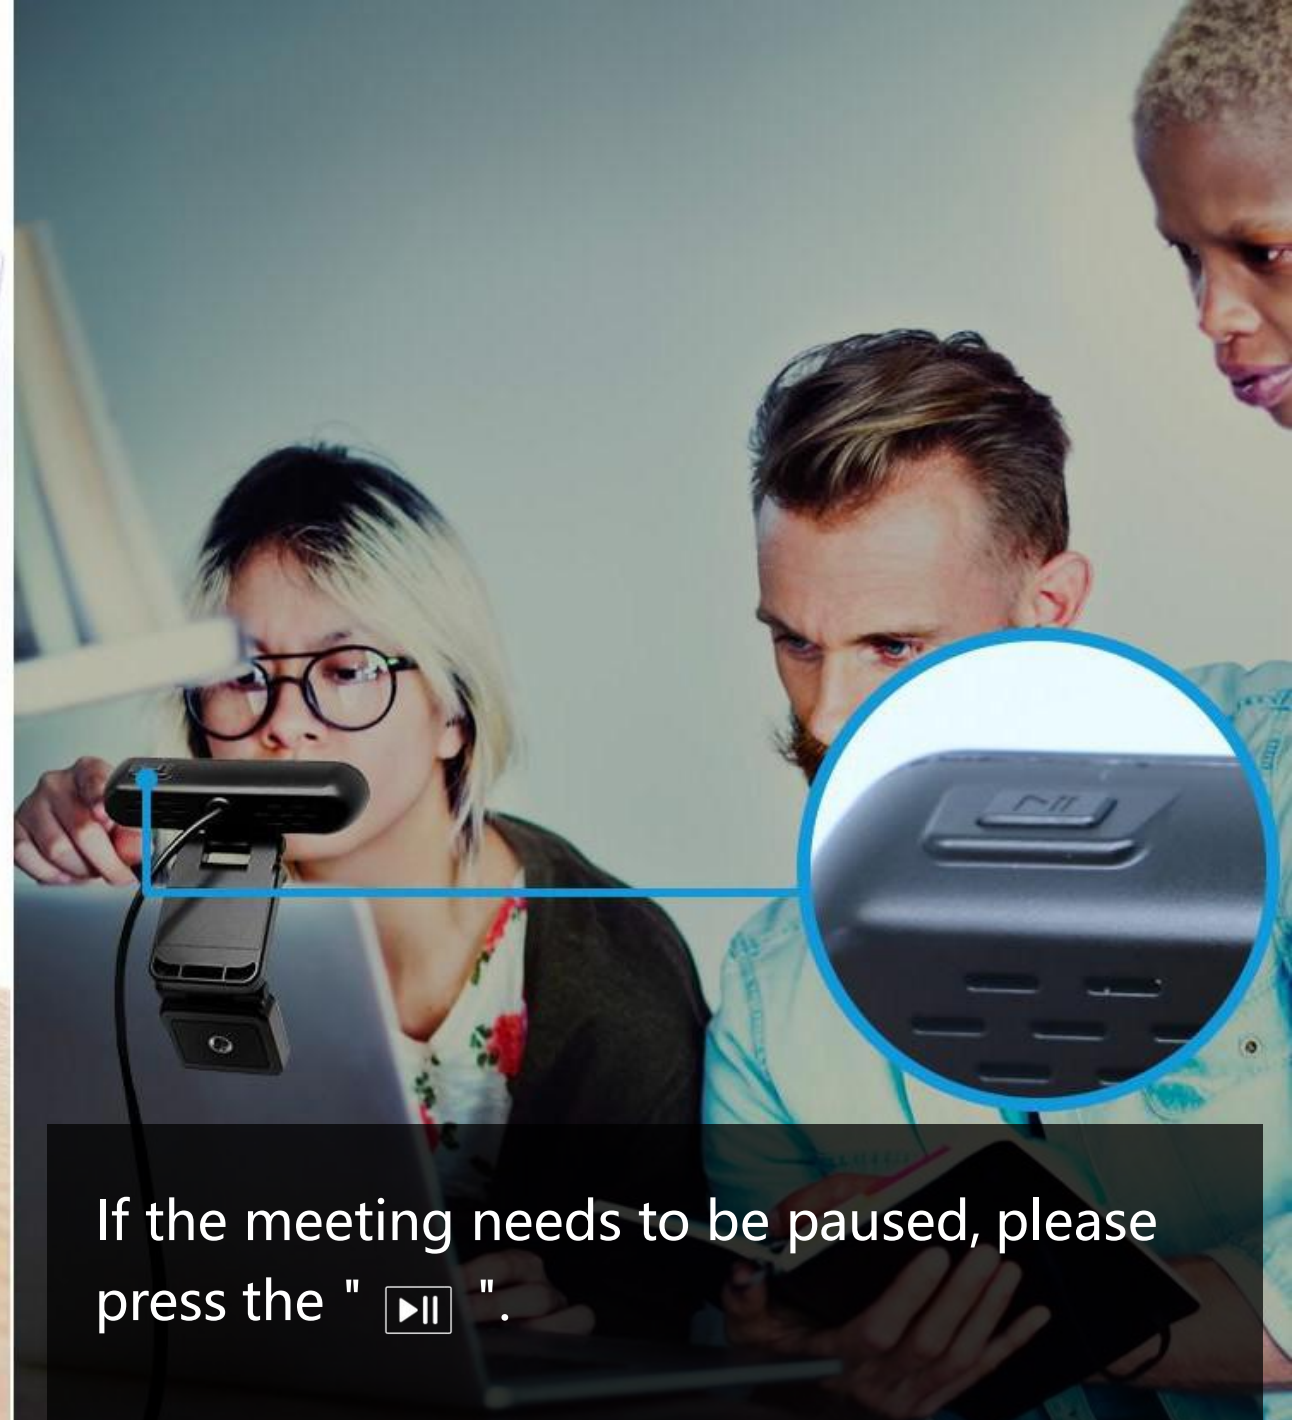

WEBCAM **WML2A**

Built for video conferencing

Full HD 1080P High-definition 1080p webcam with 1/2.7" CMOS sensor. Deliver the clear and smooth video calls.

Whether in low light or bright sunlight, the W2A's WDR function automatically corrects images, and highlights important objects.

The pickup distance is around 6m. W2A Webcam is able to capture more realistic sound from every angle, so that your voice comes through sounding natural and clear.

With 90° field of view, distortion-free.
The screen can accommodate 3 to 4 people,
ideal for the conference meeting for one
person or less than 4 people.

System auto-recognition, equipped with high-speed USB 2.0 interface, plug and play, quick and easy, fast transmission of video data.

When you don't want the other sides to see the image, please close the webcam case.